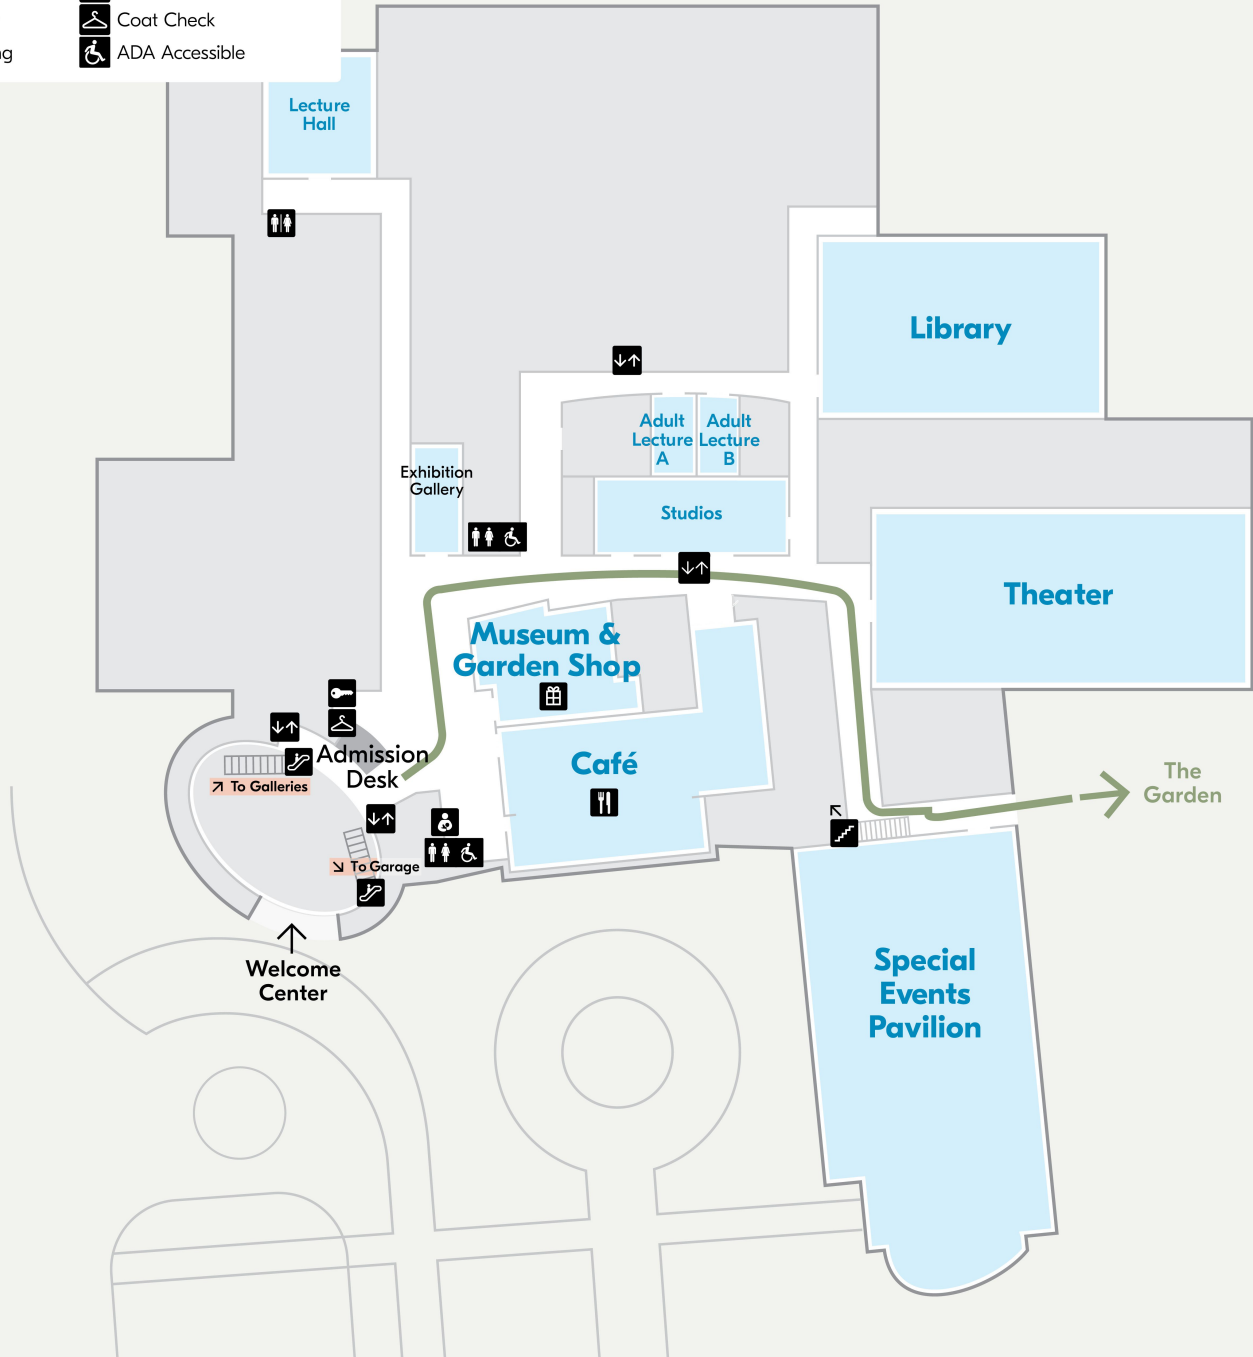

FLOOR 1

Theater
Studios

Café
Museum & Garden Shop

Library
Lecture Hall

- | | |
|---|--|
|  Escalator |  Dining |
|  Stairs |  Lockers |
|  Restrooms |  Nursing Room |
|  Elevator |  Coat Check |
|  Shopping |  ADA Accessible |

FLOOR 2

American Art
European Art

Decorative Arts
Glass Art

Native American Art

-  Escalator
-  Stairs
-  Restrooms
-  Elevator

Reopens in 2022:

In preparation for its 50th anniversary, the Clowes Pavilion is closed for renovation.

FLOOR 3

African Art
Asian Art

Textile and Fashion Arts
Design Art

Ancient Art

-  Escalator
-  Restrooms
-  Elevator
-  Virtual Reality