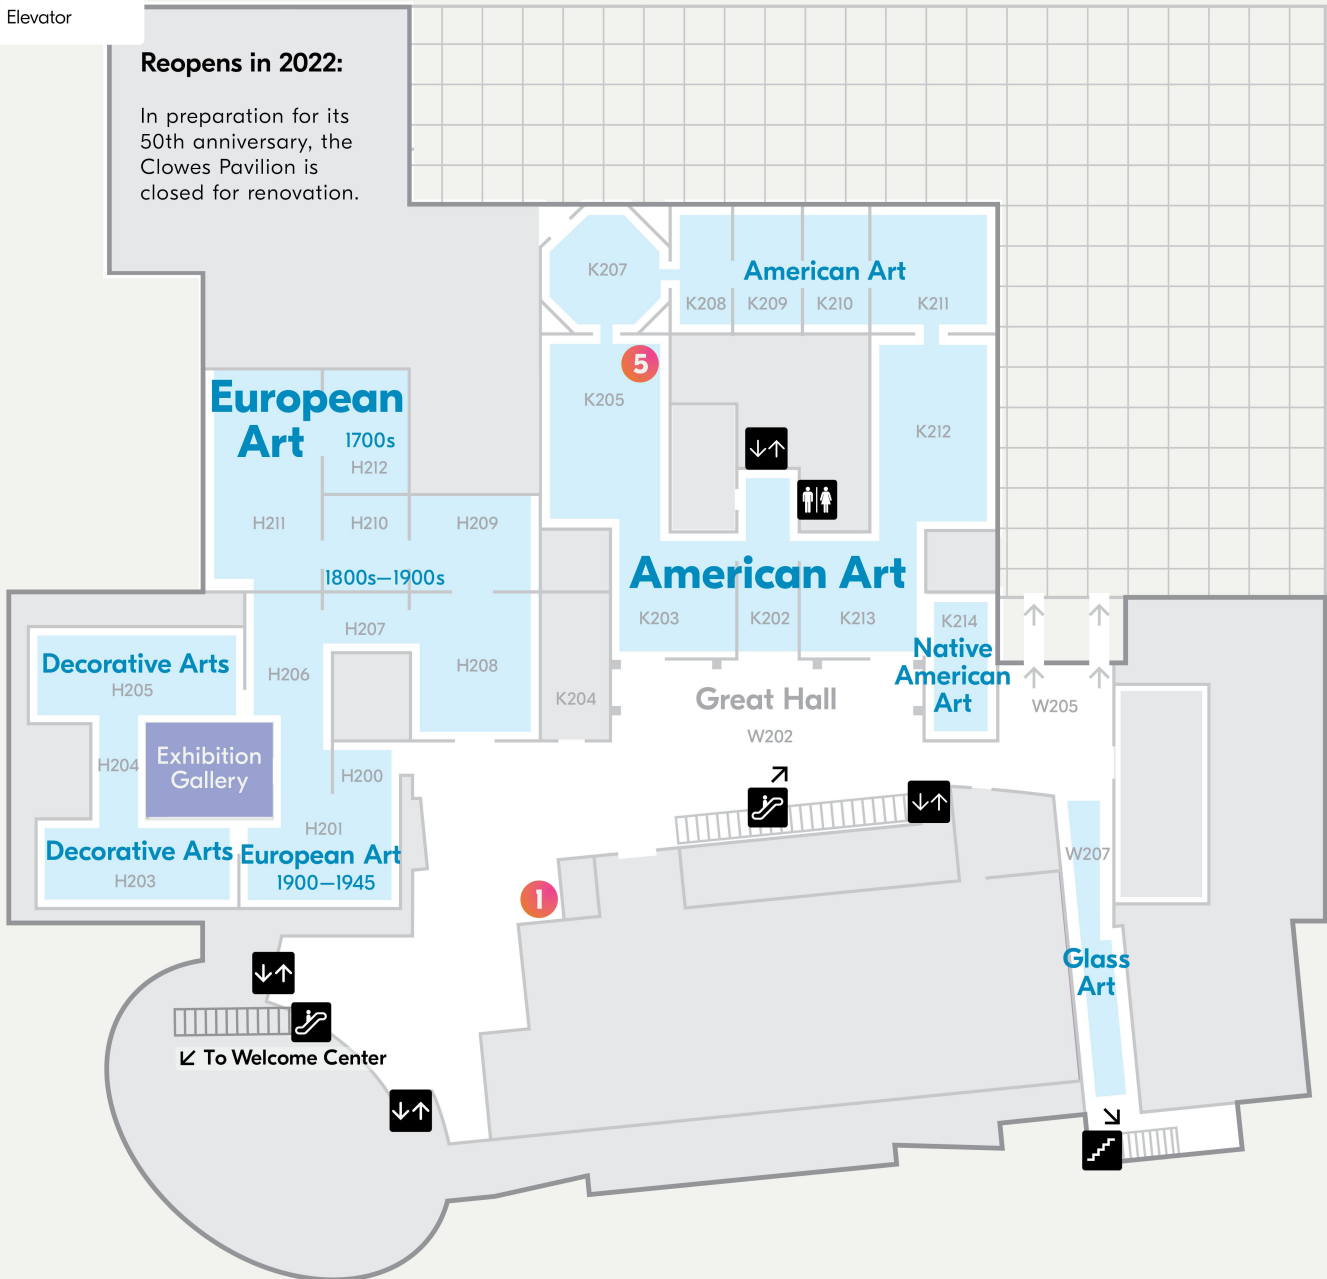

FLOOR 1

Theater
Studios

Café
Museum & Garden Shop

Library
Lecture Hall

- | | |
|---|--|
|  Escalator |  Dining |
|  Stairs |  Lockers |
|  Restrooms |  Nursing Room |
|  Elevator |  Coat Check |
|  Shopping |  ADA Accessible |

FLOOR 2

American Art
European Art

Decorative Arts
Glass Art

Native American Art

-  Escalator
-  Stairs
-  Restrooms
-  Elevator

Reopens in 2022:

In preparation for its 50th anniversary, the Clowes Pavilion is closed for renovation.

FLOOR 3

African Art
Asian Art

Textile and Fashion Arts
Design Art

Ancient Art

-  Escalator
-  Restrooms
-  Elevator
-  Virtual Reality