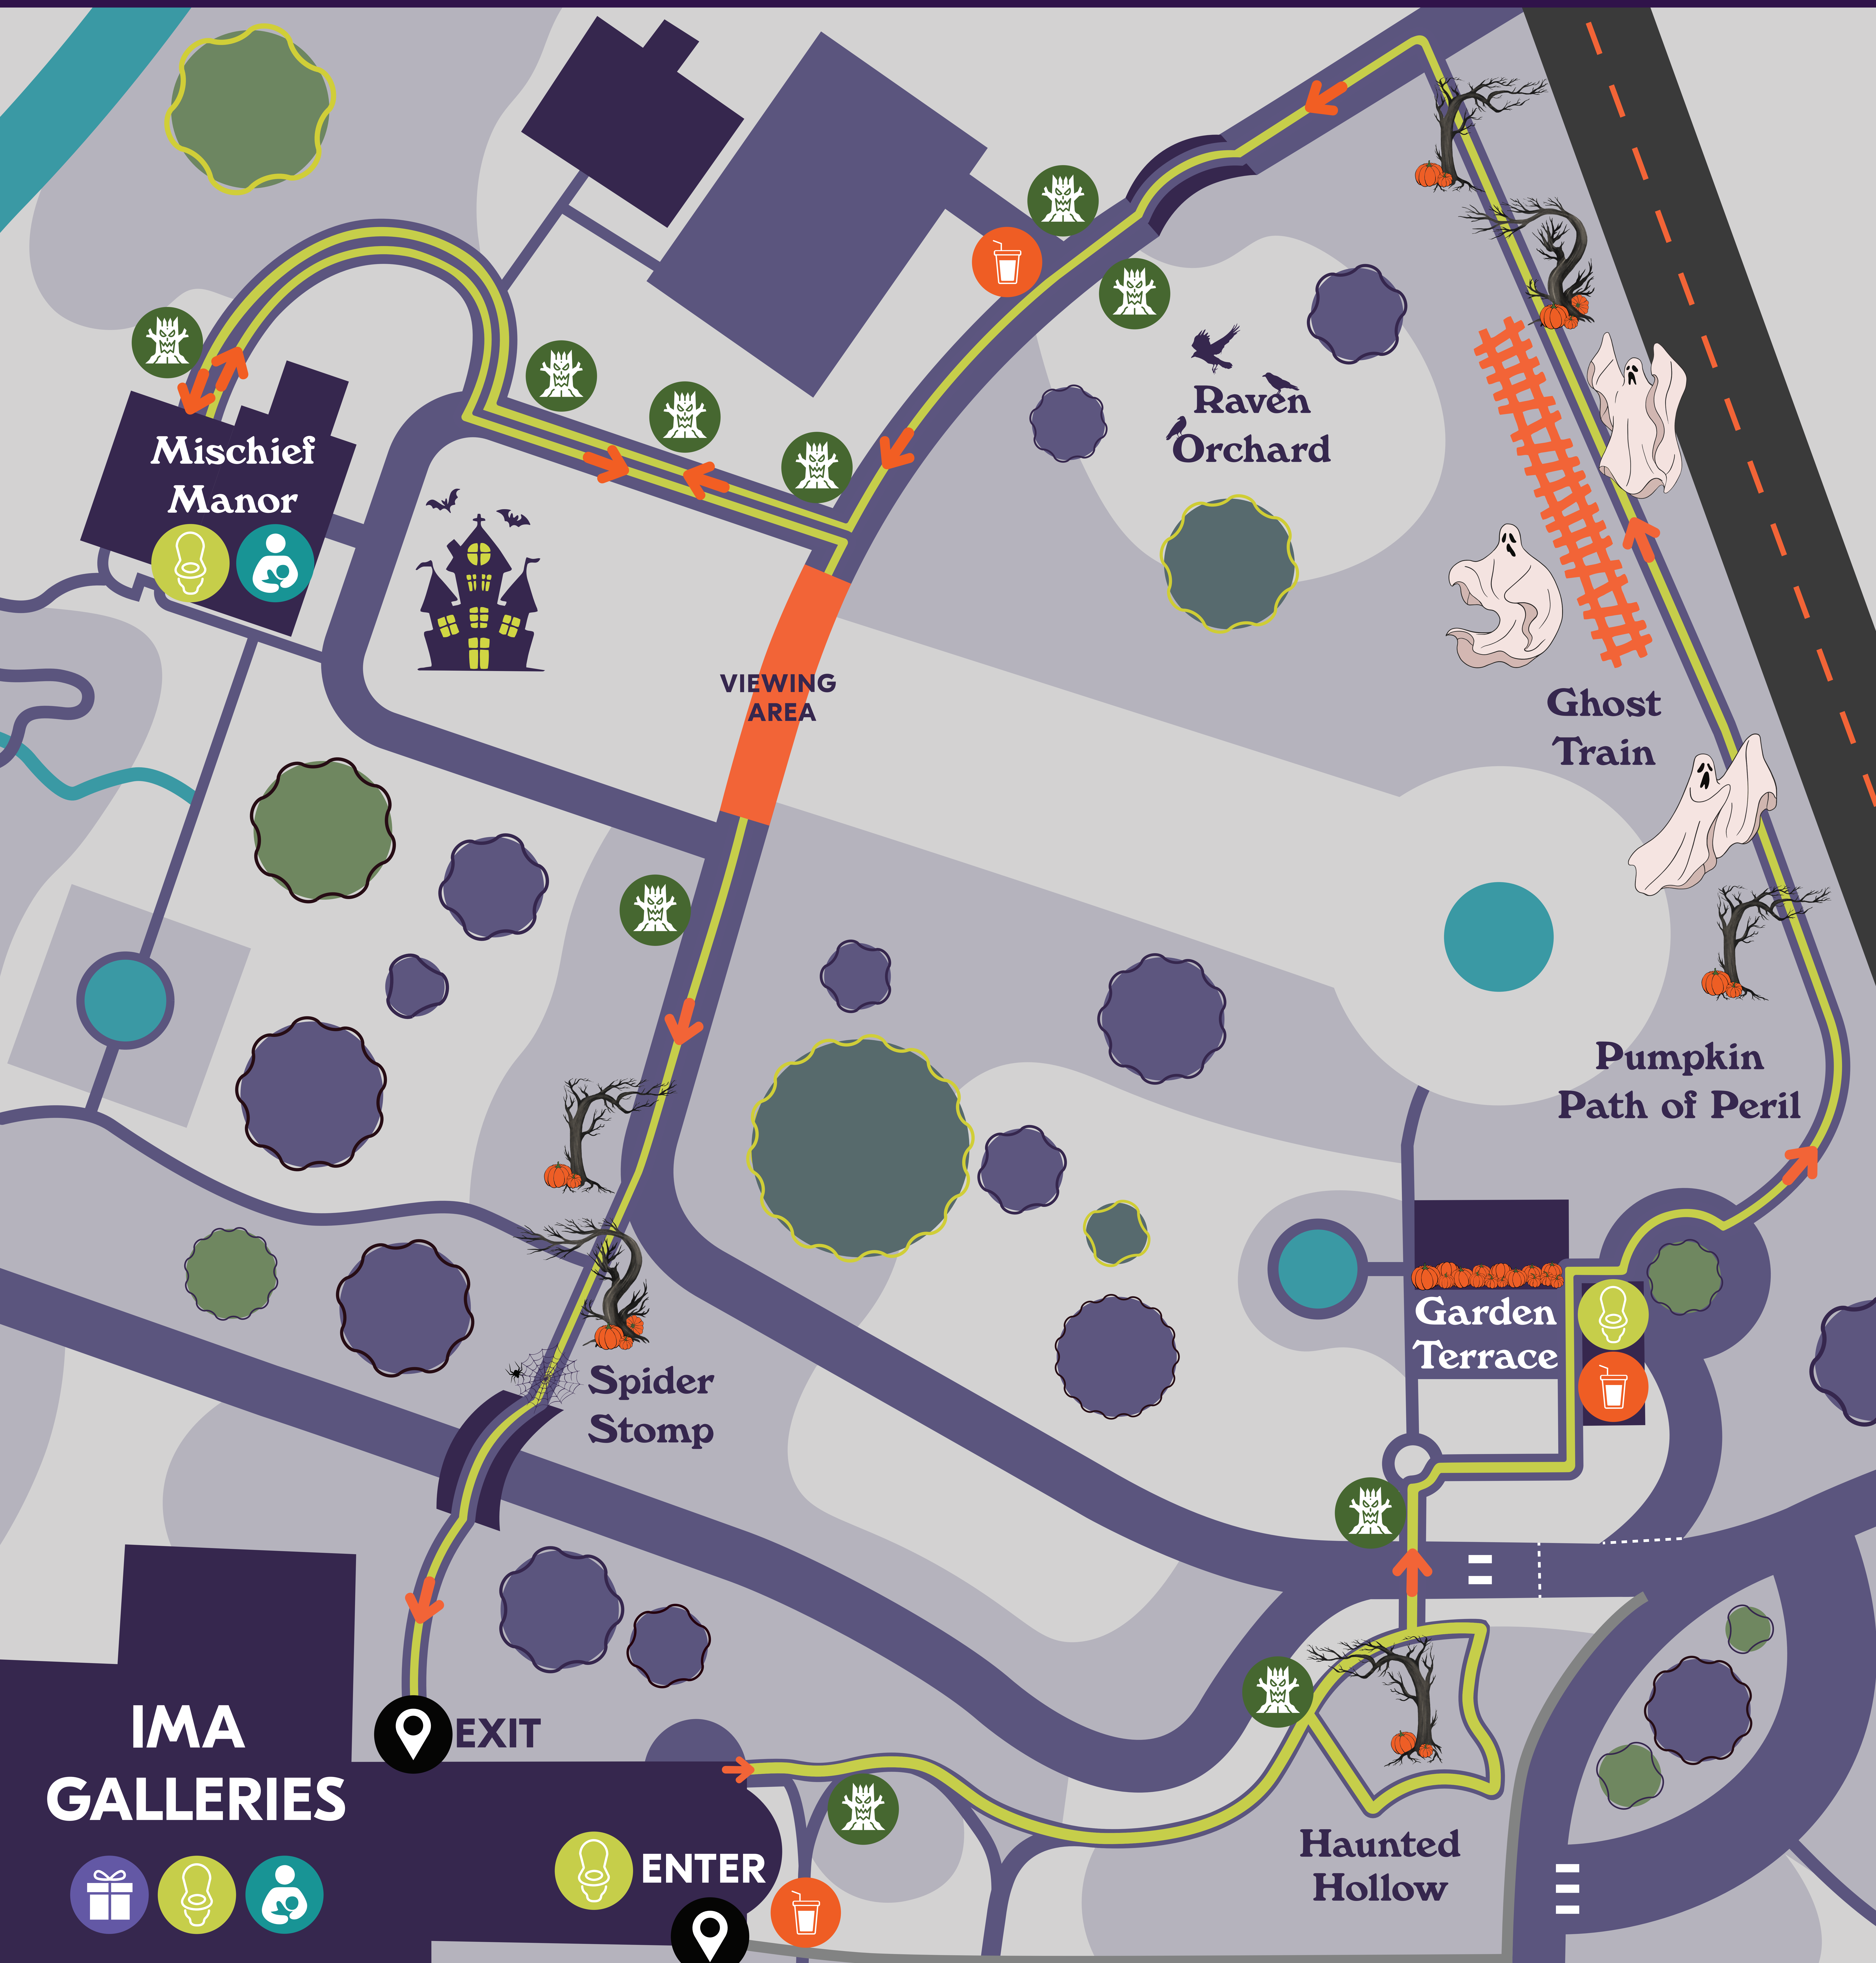

HARVEST NIGHTS

Presented by  everwise

Drinks & Snacks

Gifts

Restrooms

Garden Monster

Nursing Room

DOWNLOAD

MAP

THANK YOU TO OUR 2024 HARVEST NIGHTS CONTRIBUTING SPONSORS: